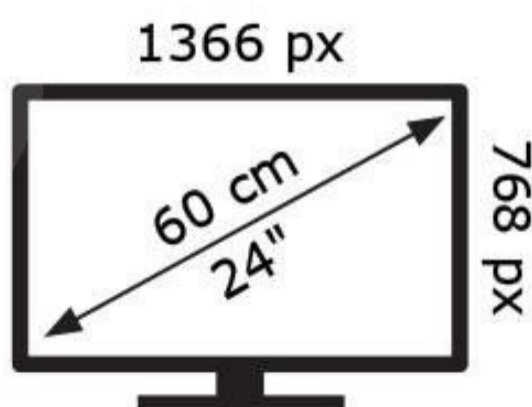

ENERGY

TOSHIBA

24W2963DG

22 kWh/1000h

50548491